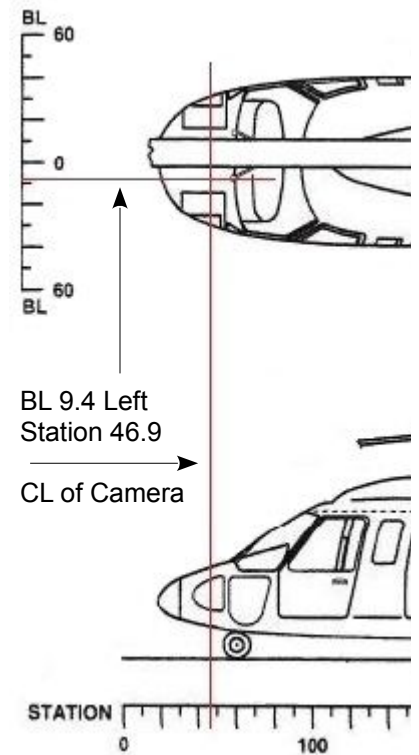

Overview

T6-200 mounting config for Sikorsky S-76A, B & C models

5" low-profile stowable display