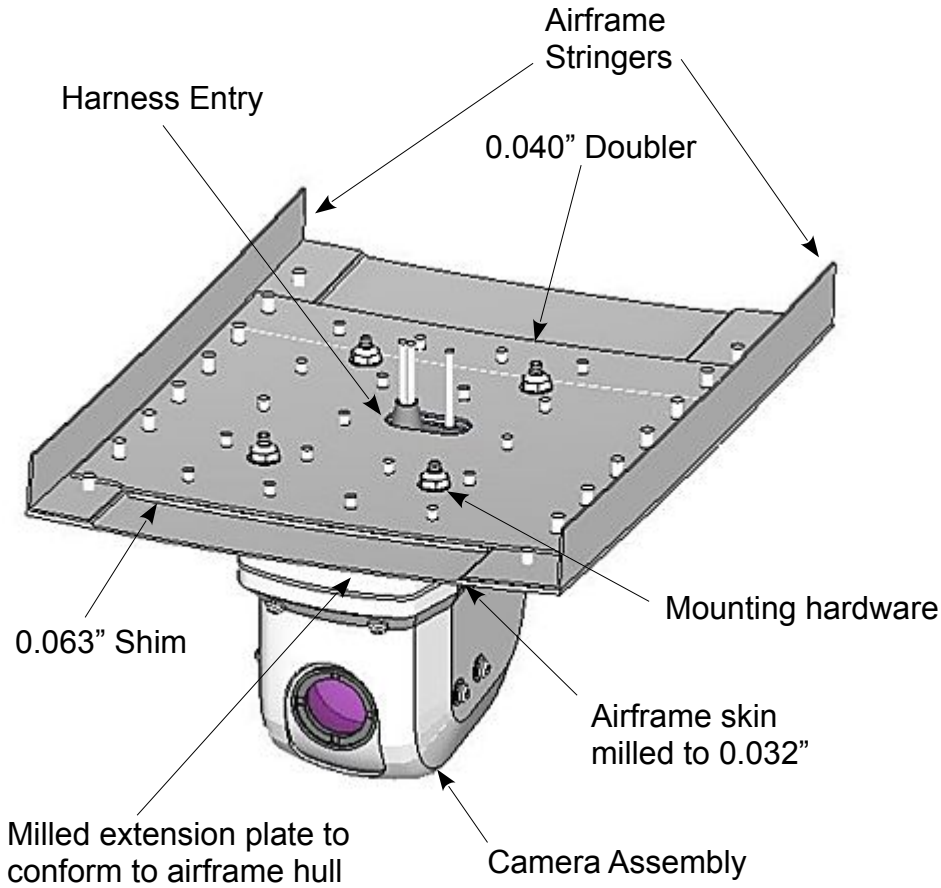

Overview

T6-200 mounting config for Sikorsky S-76A, B & C models

5" low-profile stowable display