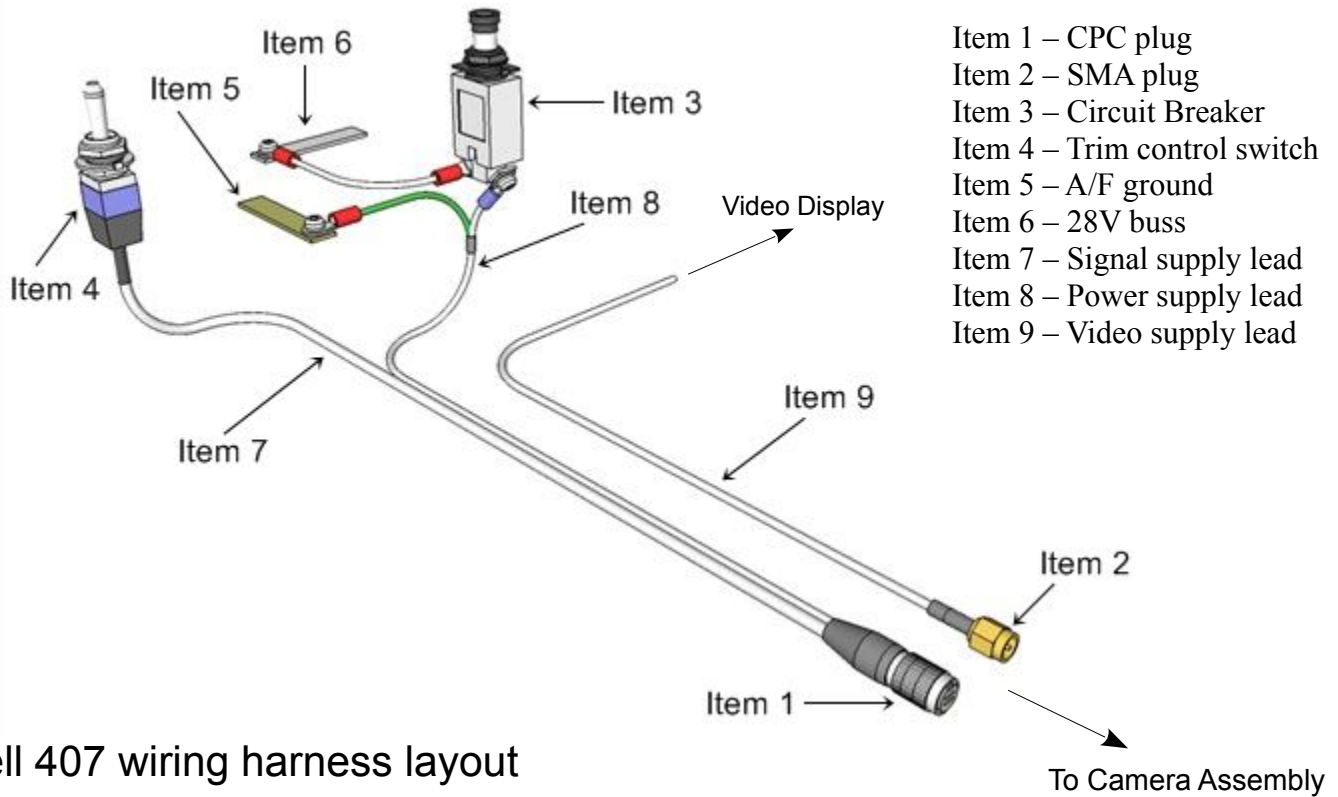

Overview

T6-200 harness layout for Bell 407 Helicopters

Bell 407 wiring harness layout